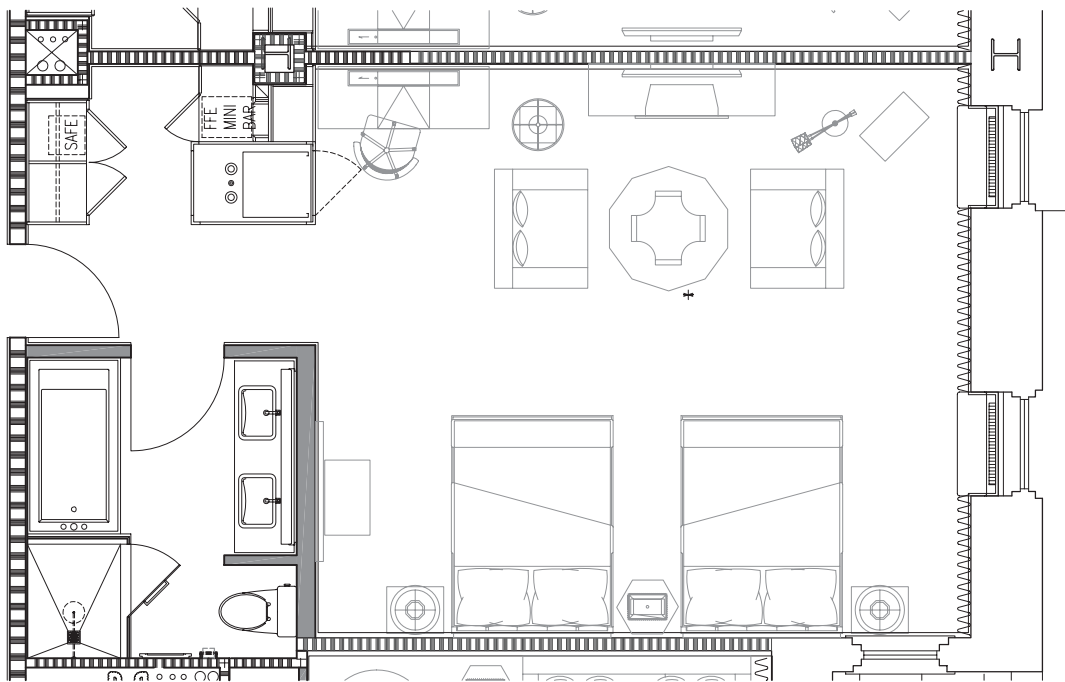

THE | S | U | R | R | E | Y

ULTRA DELUXE SALON - 2 QUEEN BEDS

570 square feet, 53 square meters

Fireplace

20 EAST 76TH STREET NEW YORK NY 10021 | 646.358.3600

thesurreyhotel.com