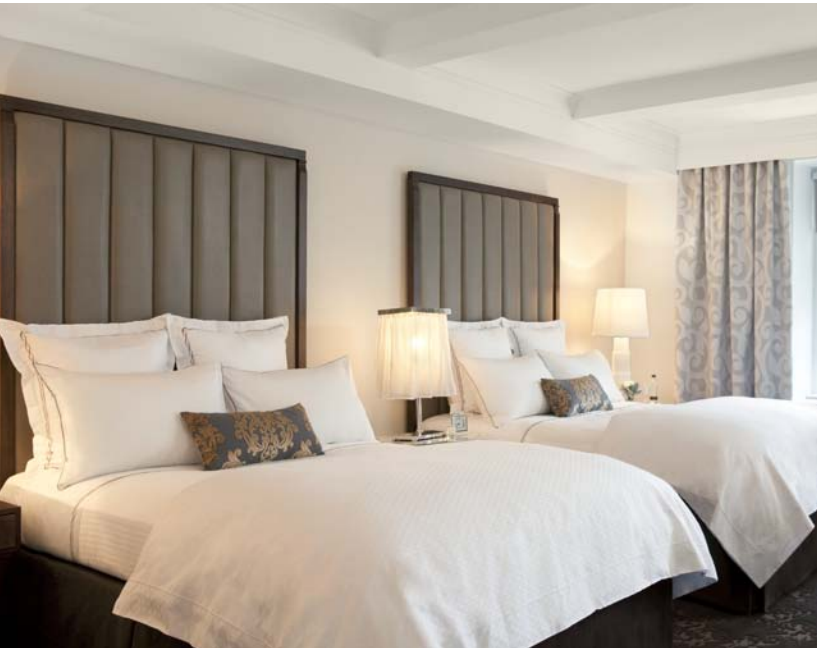

THE | S | U | R | R | E | Y

ULTRA DELUXE SALON - 2 QUEEN BEDS

570 square feet, 53 square meters

Fireplace

20 EAST 76TH STREET NEW YORK NY 10021 | 646.358.3600

thesurreyhotel.com